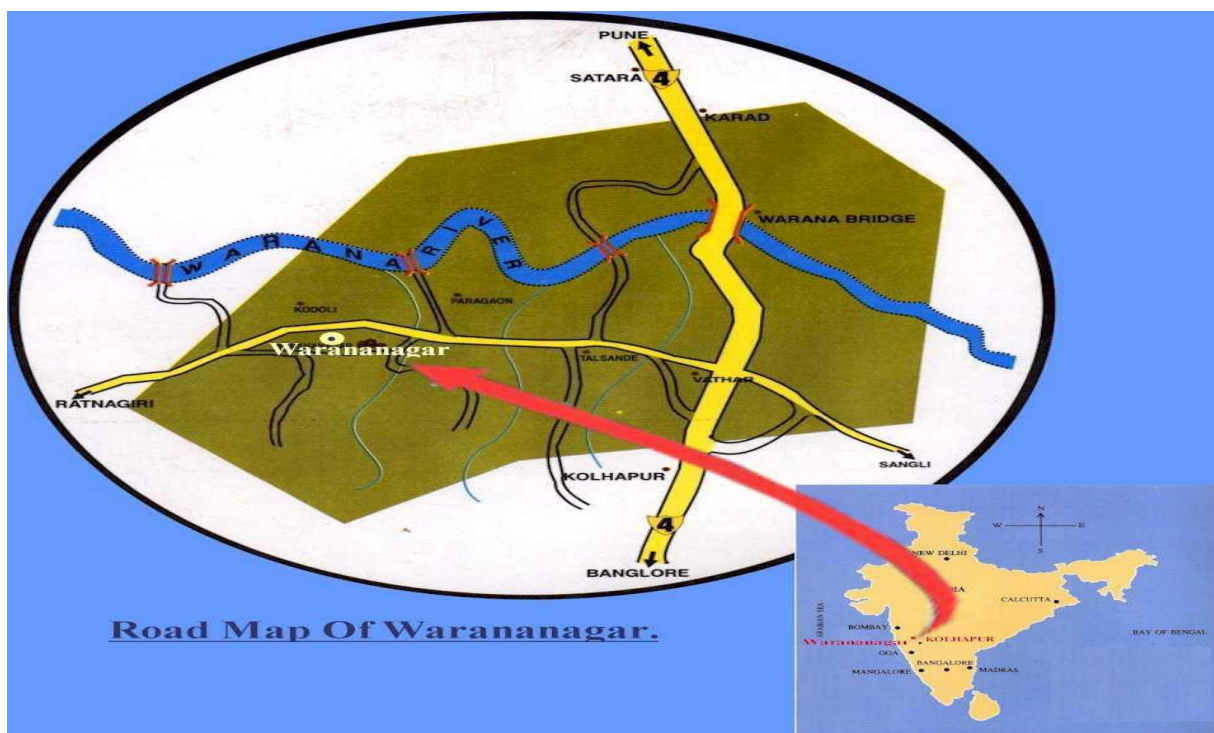

1. Name of the Institution : TATYASAHEB KORE INSTITUTE OF ENGINEERING AND TECHNOLOGY
2. Address of the Institution : A/P- WARANANAGAR, TAL. PANHALA, DIST. KOLHAPUR

Location map of the Institution :

City & Pin Code	:	<b>WARANANAGAR , PIN – 416 113</b>
State / UT	:	<b>MAHARASHTRA STATE</b>
Longitude & Latitude	:	<b>+ 16° 51' 21.20" , + 74° 11' 47.98"</b>
Phone number with STD code	:	<b>(02328) 224012 / 224013</b>
FAX number with STD code	:	<b>FAX : 02328 – 223507</b>
Office hours at the Institution	:	<b>9-30 a.m. to 5-00 p.m.</b>
Academic hours at the Institution	:	<b>9-00 a.m. to 4-15 p.m. (1<sup>st</sup> Shift Course) 1.00 p.m. to 7.00 p.m. (2<sup>nd</sup> Shift Course)</b>
Email	:	<b><a href="mailto:principal@tkietwarana.ac.in">principal@tkietwarana.ac.in</a></b>
Website	:	<b><a href="http://www.tkietwarana.ac.in">www.tkietwarana.ac.in</a></b>
Nearest Railway Station (dist in Km):	:	<b>Kolhapur 35 k.m.</b>
Nearest Airport (dist in Km)	:	<b>Kolhapur 35 k.m.</b>